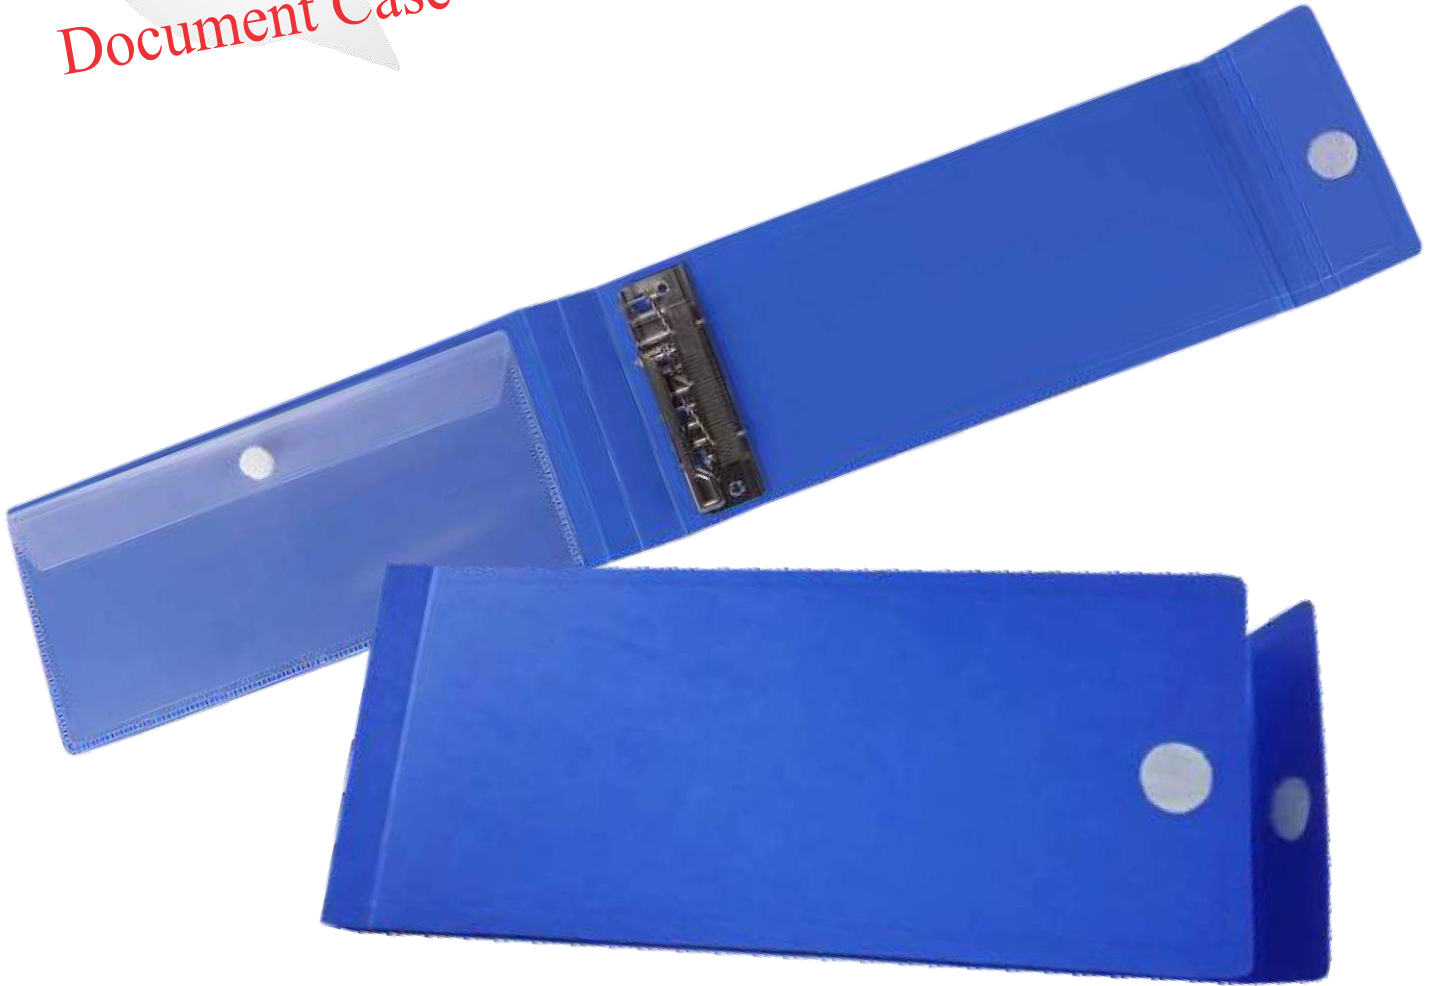

MCB SQ/G

MCB MB/G

Design available :

- Square Gloss
- Marble Gloss

SIZE A4

ITEM	COLOUR	PKT./INNER	MASTER CTN.	MRP
MCB 001 MB/G (Marble Gloss)	Mix	10	500	22
MCB 002 SQ/G (Square Design)	Mix	12	720	22

Premium Quality
Folder with
Document Case