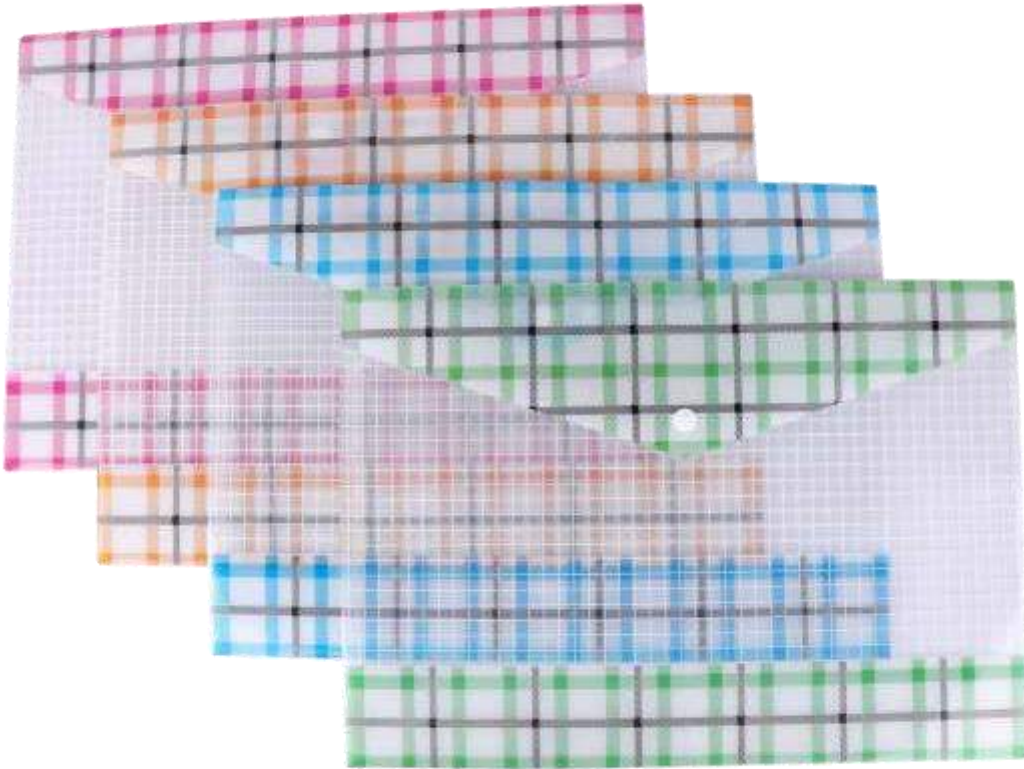

*Unique &
Attractive
Design*

MCB 180 CK